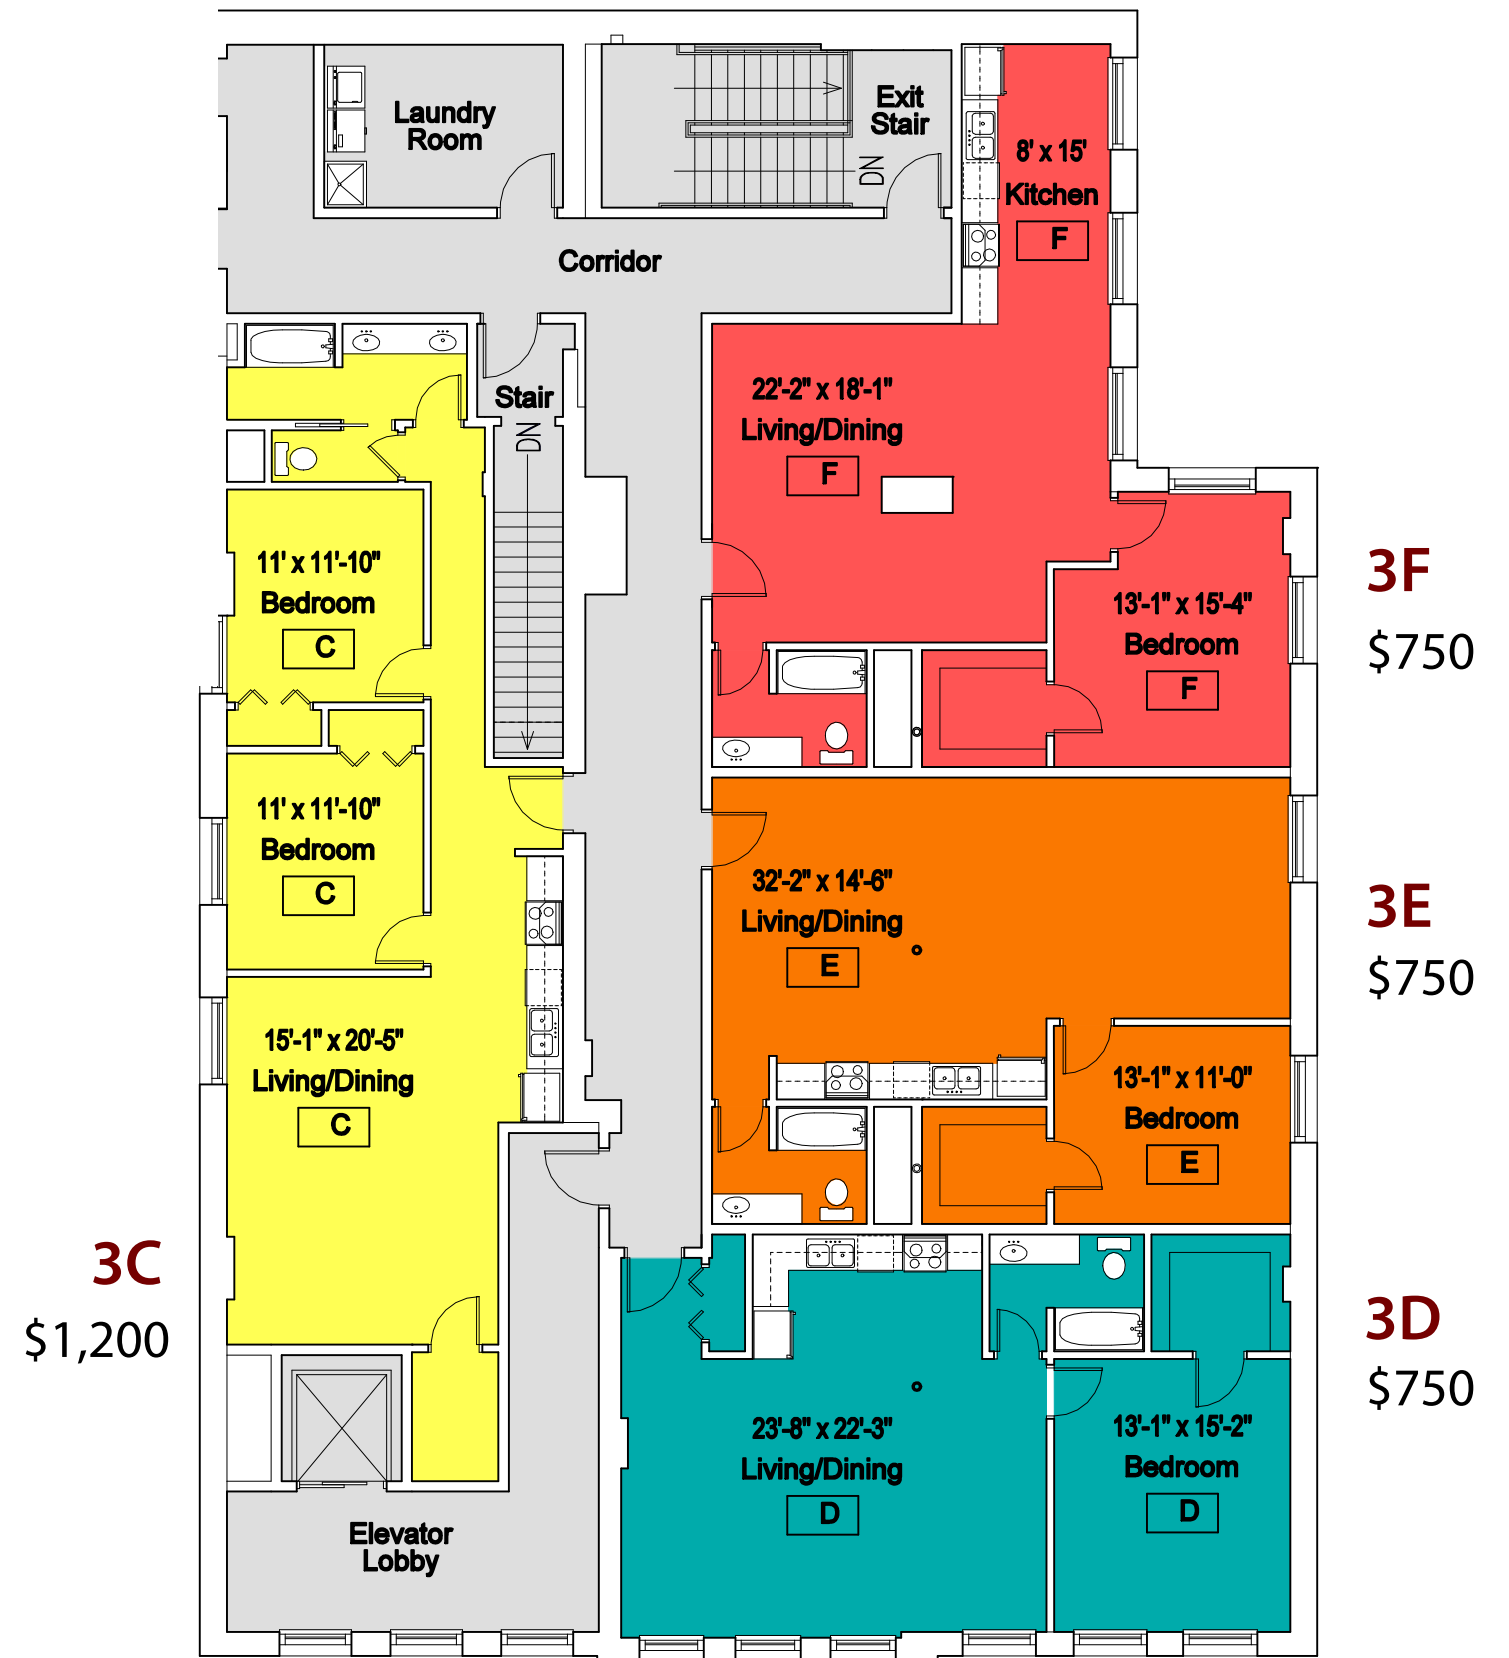

**THIRD LEVEL
APARTMENT LAYOUT**

GALLAGHER BUILDING

- * Includes all utilities except electric.
- * WiFi and Basic Direct TV

* Includes all utilities except electric.
 * WiFi and Basic Direct TV