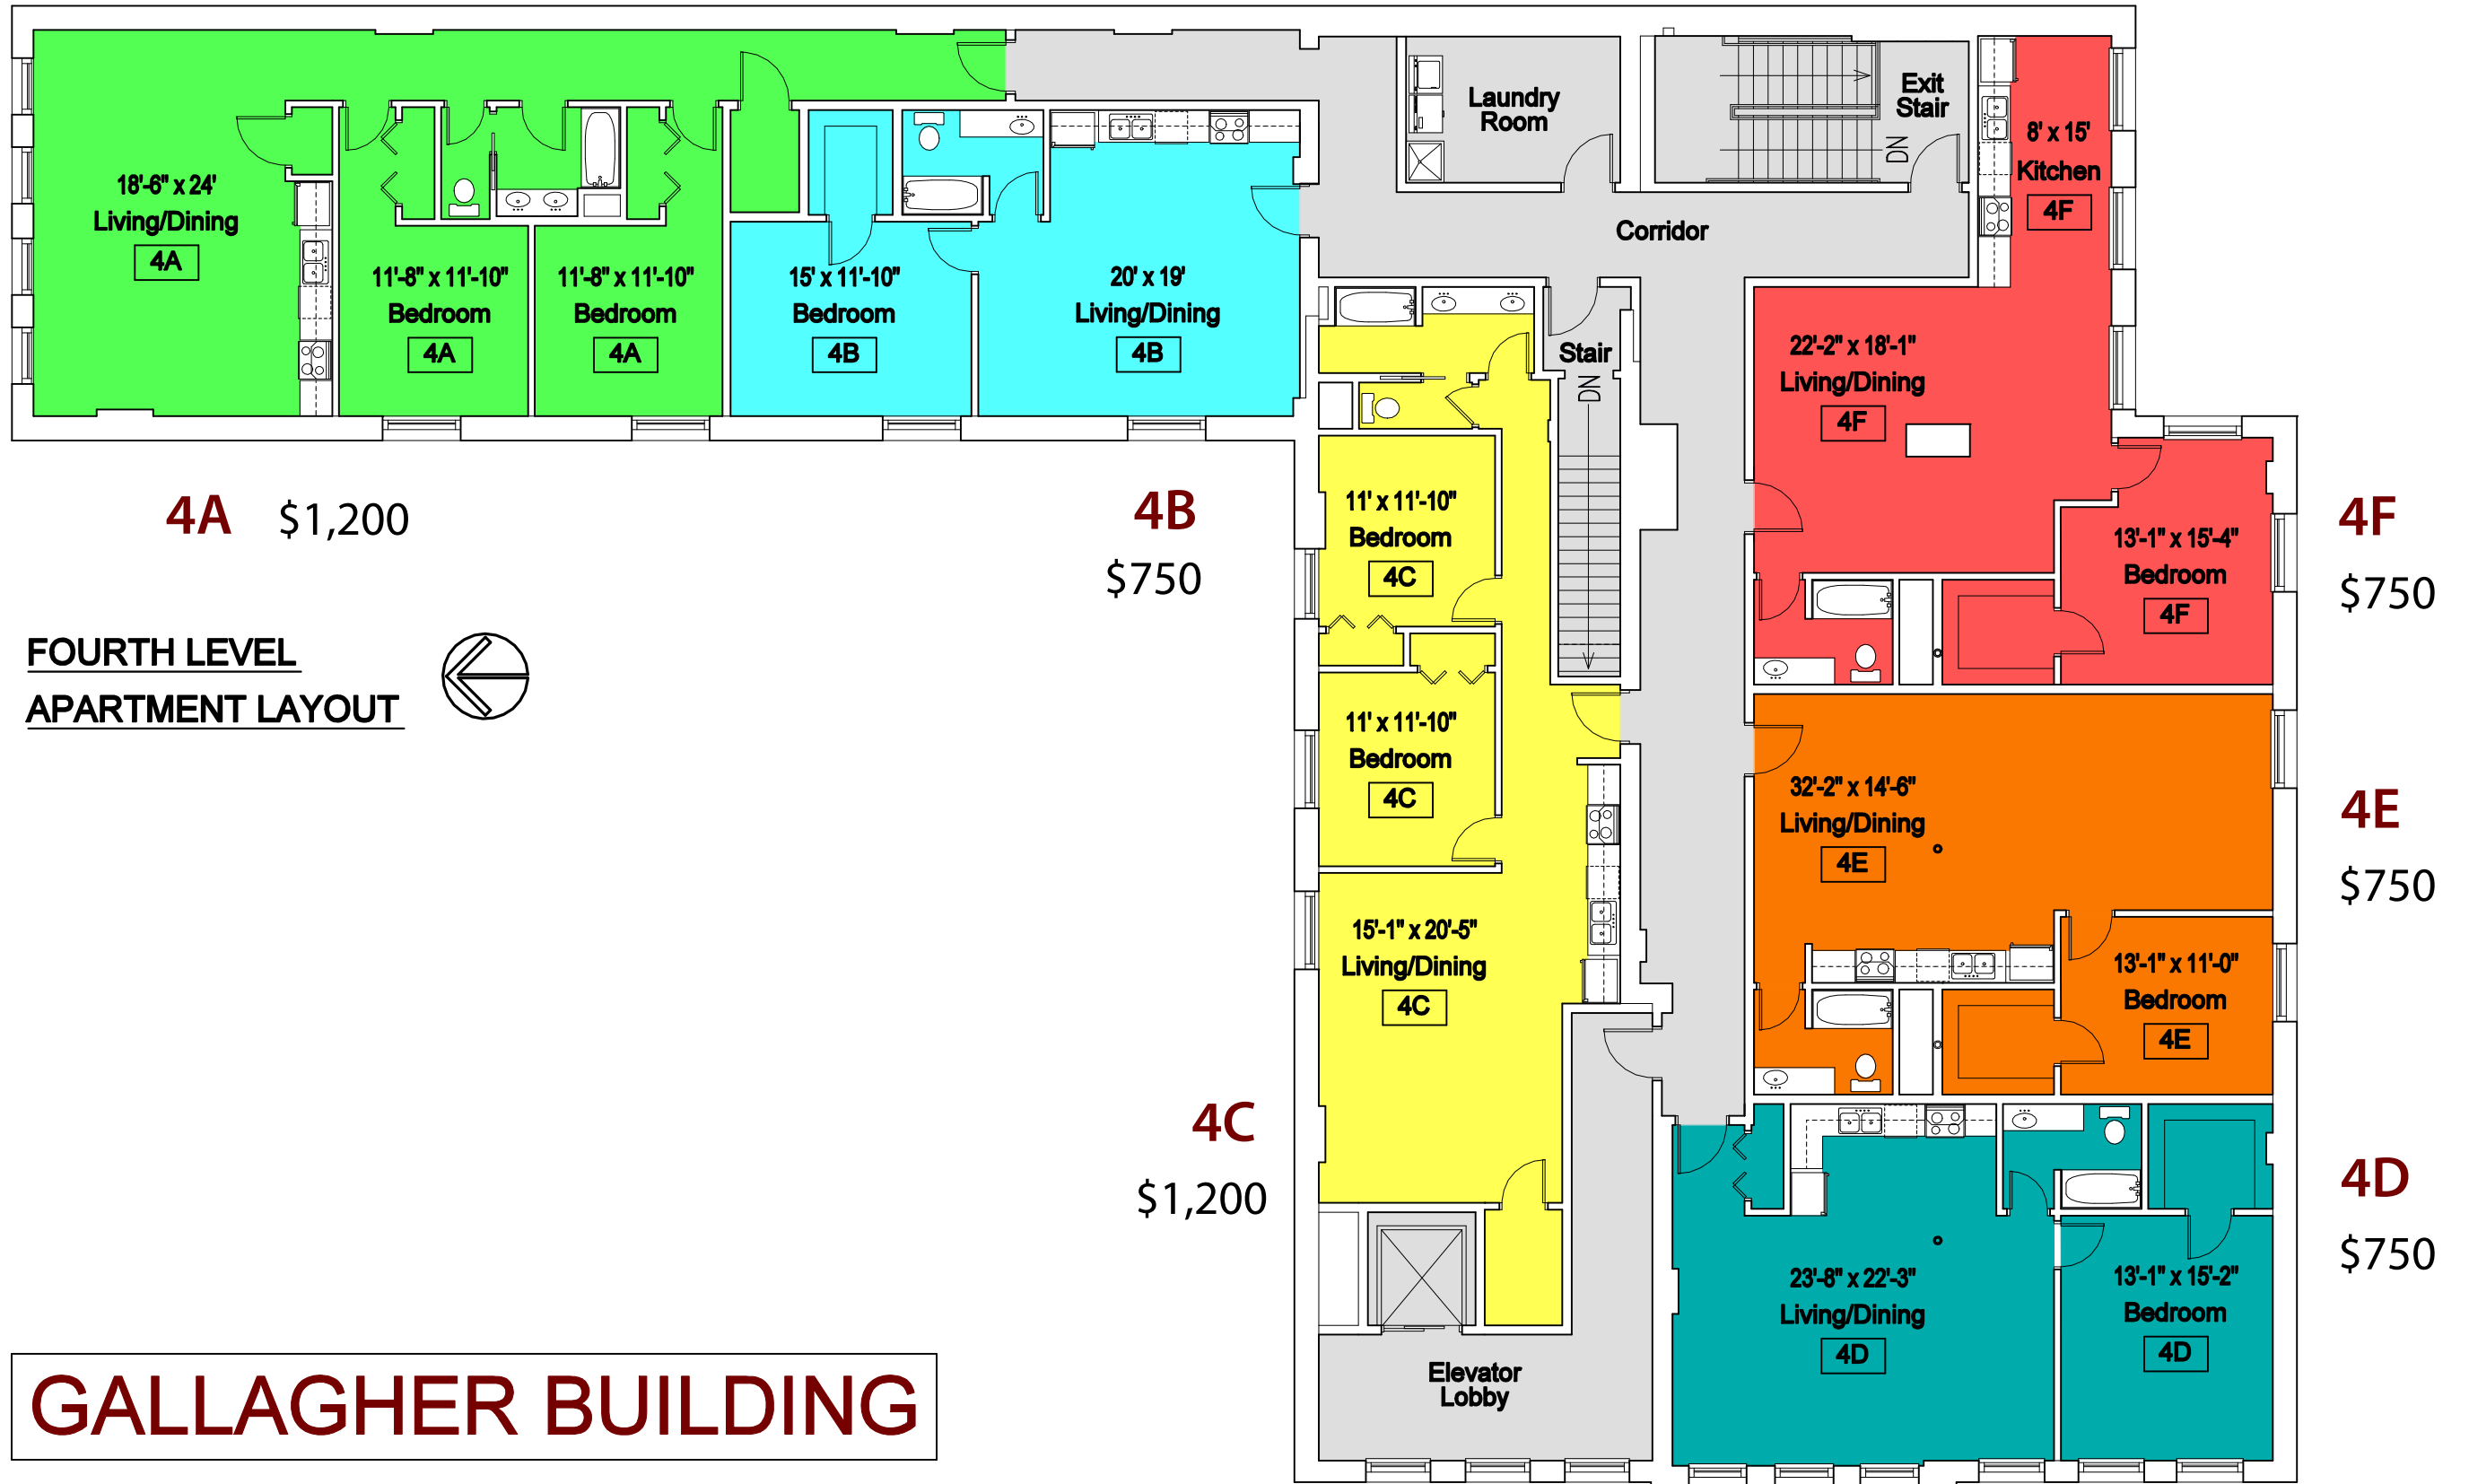

**THIRD LEVEL
APARTMENT LAYOUT**

GALLAGHER BUILDING

- * Includes all utilities except electric.
- * WiFi and Basic Direct TV

* Includes all utilities except electric.
 * WiFi and Basic Direct TV